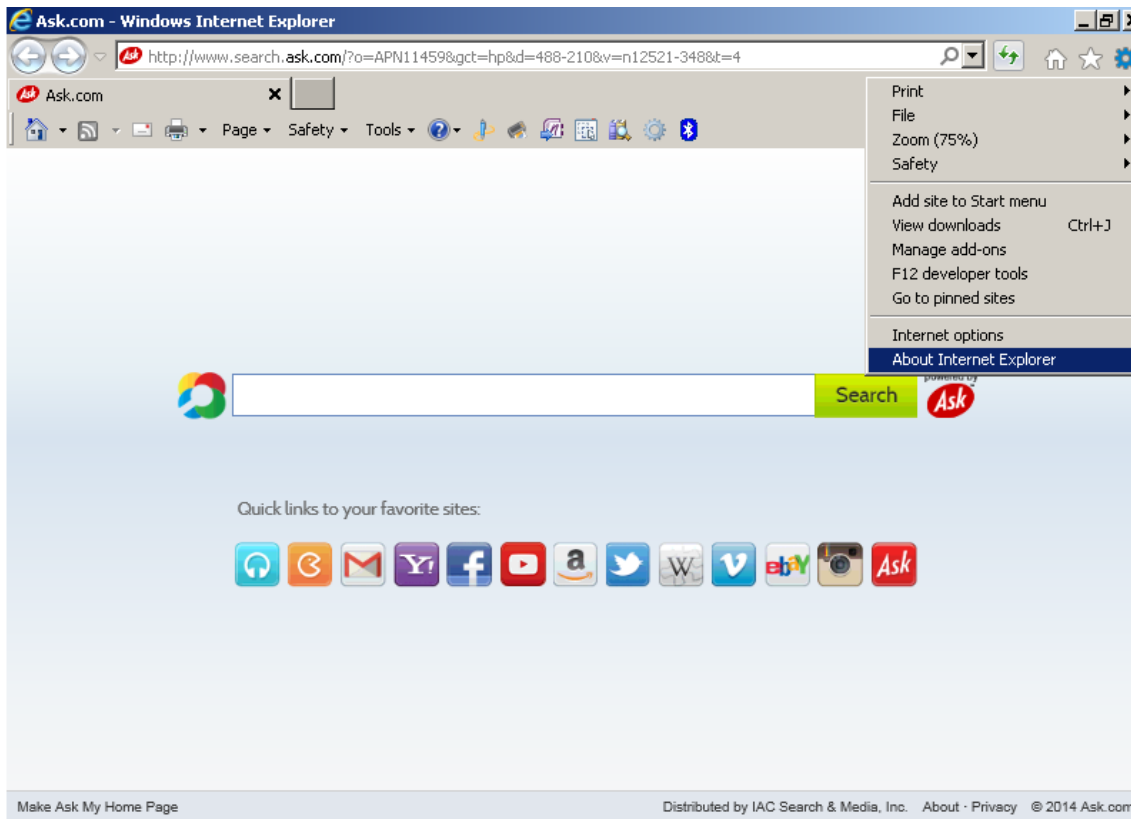

How to know your Internet Explorer version

1. Click **Tools** and select **About Internet Explorer**

2. A window will pop up and show the version of the internet explorer